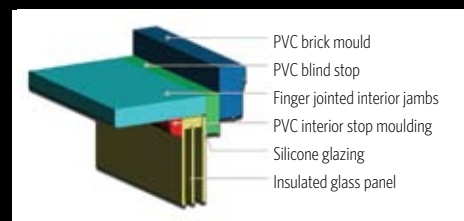

- Size: 4'0" x 4'0"
- Maintenance-free exterior frame - no painting!
- Energy-efficient
- Insulated tempered glass with an outside layer of obscurity glass to ensure privacy while still admitting light
- Available in 4 1/8" and 6 1/8" jambs