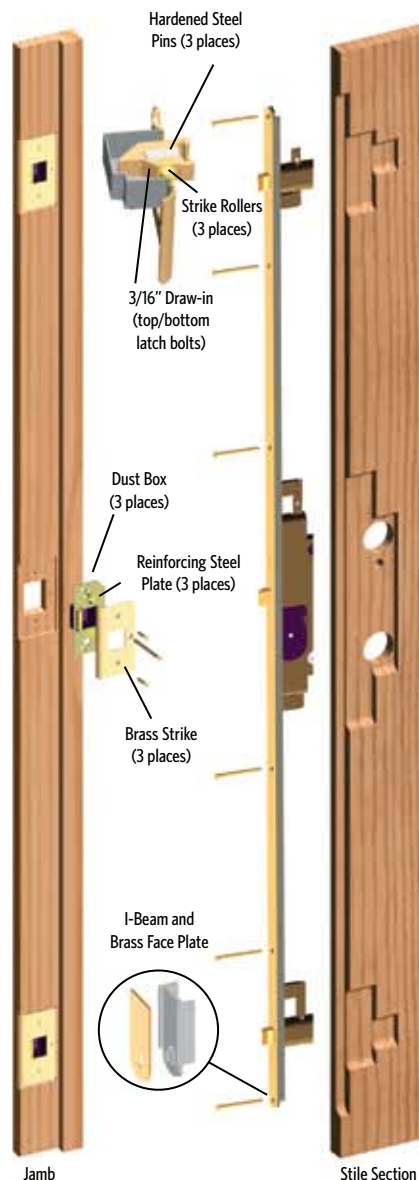

Lock Features

- Added Security - All 3 points latch and all 3 points deadbolt (1" throw)
- Release of the latch and deadbolt is a single downward movement (Intuitive North American Function)
- Roller construction for easy, low force operation
- Excellent impact testing performance
- Excellent cycle testing performance
- Top and bottom latch design allows for door misalignment and 3/16" pull-in when deadbolted
- Solid brass 5-pin cylinder with Weiser keyway, may be customer rekeyed to Kwikset, Master or Weslock
- Optional Schlage "C" cylinders
- Deadbolts include anti-saw hardened steel pin
- Standard heights for 6'8" and 8'0", - Custom heights available
- Template systems available for easy plunge router fabrication

Handle Set Features

- Variety of styles and finishes available
- Visual locked/unlocked indication - 90° thumbturn rotation
- Solid brass strikeplates and faceplates
- W&F trim sets can drive our multi-point or traditional latch and deadbolt

System Features

- Proven design and reliability (over 10 years of field operation)
- Designed and manufactured in the USA
- French door thumbturn-driven shoot bolt systems
- 10 year residential limited warranty on materials and workmanship

Available Finishes:

- Bright Brass
- Bright Chrome
- Satin Nickel
- Victorian Bronze
- Solid Brass (PVD "Lifetime" Coating)
- Solid Bronze (Seven Patinas)
- Antique Brass
- Satin Chrome
- Antique Nickel
- White