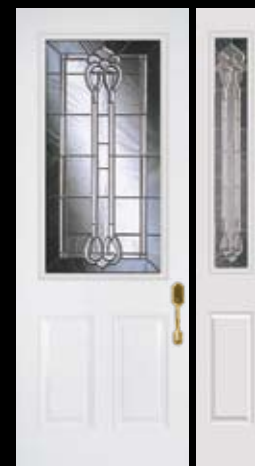

Clear Cluster Bevels
 Clear Renaissance Glass
 Gray Renaissance Glass

Patina Caming

door 949LM3PA • sidelights 422LM
 transom 506/507-LM

SF 3"
 TF 3"

S 2⁸, 3⁰

S 2⁸, 2¹⁰, 3⁰
 SF 2⁸, 2¹⁰, 3⁰
 TF 2⁸, 2¹⁰, 3⁰

door 607LM6P8
 sidelight 422LM8