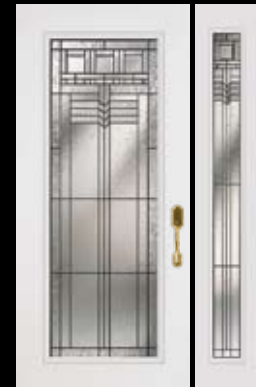

door 686KP
sidelight 690KP