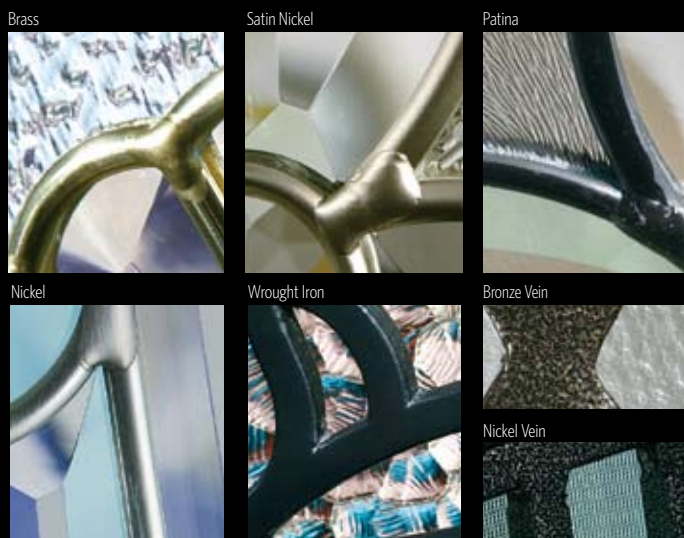

Clear Renaissance Glass

Clear=1

Opaque=10

Caming

Coordinate caming with your door hardware, outdoor fixtures, or interior furnishings.

Brass

Satin Nickel

Patina