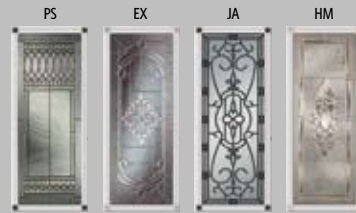

Architectural

Elements™

PS	Paris.....	12-13
EX	Expressions.....	12-13
JA	Jacinto.....	14-15
HM	Heirlooms.....	14-15

Old World

PS	Paris.....	16-17
CD	Cadence.....	18-19
MN	Nouveau.....	20-21
JA	Jacinto.....	22-23
CA	Catalina.....	22-23

Craftsman

KP	Oak Park.....	24-25
MI	Madison.....	26-27
MO	Monterey.....	26-27

Classic

EX	Expressions.....	28-29
LM	Legacy Master.....	30-31
EP	Escapades.....	32-33
HM	Heirlooms.....	34-35
BT	Bristol.....	36-37
TP	Tripoli.....	38-39
ME	Majestic.....	38-39

Contemporary

LI	Impressions.....	40-41
RA	Radiant Hues.....	42-43
SM	Simplicity.....	44-45

Specialty Styles

Fir Direct Glaze Craftsman.....	44-45
Rustic Door Collection.....	46-47

Around The Home

Decorative Privacy Windows.....	48-49
Waterfall Textured Rain Glass.....	48-49
The Low-E Story.....	50-51
Blinds & Shades.....	52-57
Simulated Divided Light.....	56-57
Internal Muntins.....	58-59
Panel Doors, Clear & External Grids.....	60-63

Door Components

.....	64-69

Specifications

.....	70-71