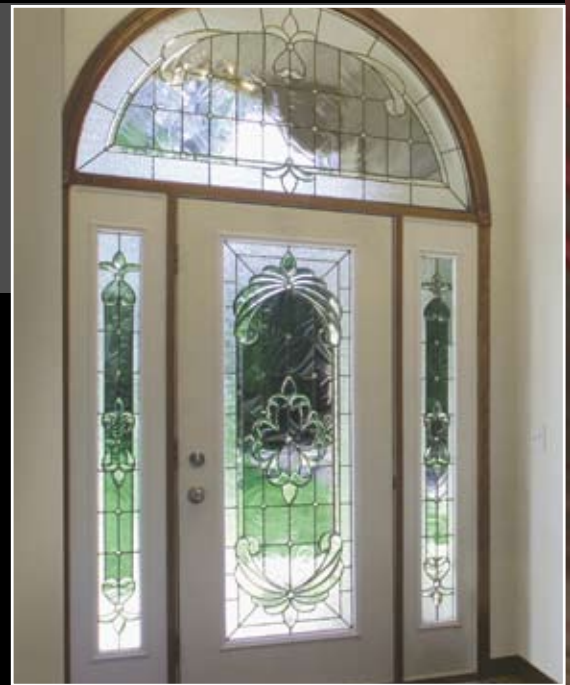

Clear Bevels
Gray Renaissance Glass
Granite Glass

Satin Nickel Caming

516-EX

*516 - For 3'0" door with 2-14" sidelites

919EX

S	2", 2", 3"
SF	2", 2", 3"
TF	2", 2", 3"

686EX

S	2", 2", 3"
SF	2", 3"
TF	2", 3"

692EX

S	12", 14"
SF	12", 14"
TF	12", 14"

double door 607EX2P

612EX8

S	2", 3"
SF	2", 3"
TF	2", 3"

422EX8

S	12", 14"
SF	12", 14"
TF	12", 14"

690EX8

SF	12", 14"
TF	12", 14"

493EX8

S	12", 14"
SF	12", 14"
TF	12", 14"

door 607EX6P8 • sidelights 422EX8
transom 506/507-EX

* Special order - call for lead time.

S - Steel SF - Smooth Fiberglass TF - Textured Fiberglass