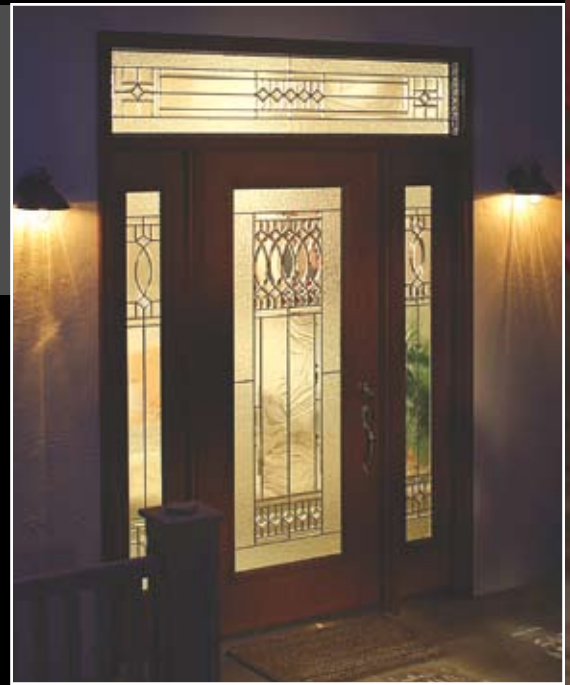

*516 - For 3'0" door with 2-14" sidelites